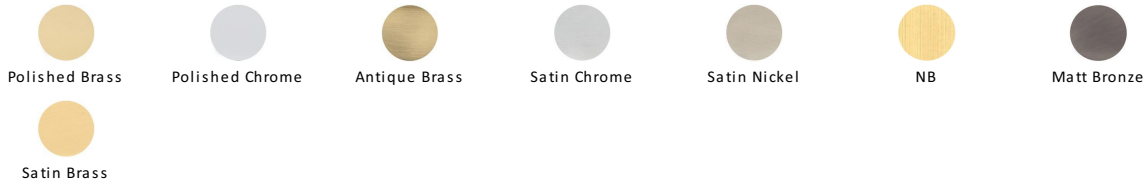

Hinge Brass Double Phosphor Washered

HG99-350-PC

Heritage Brass Hinge Brass with Phosphor Washers 4" x 2 5/8" Polished Chrome finish

Material:
Solid Brass

Finish:
Polished Chrome

Available Finishes

Available Sizes

Polished Chrome

A bold, contemporary finish; low maintenance and easy to clean. The mirror effect reflects light and colour and will complement any colour scheme

Box Contains

- 2 pcs Hinges
- All fixing screws and fasteners