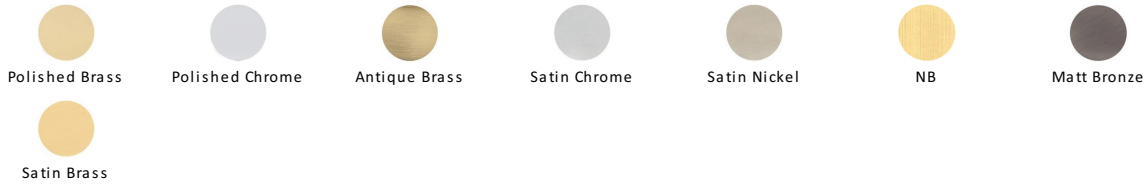

## Hinge Brass Double Phosphor Washered

HG99-350-PB

Heritage Brass Hinge Brass with Phosphor Washers 4" x 2 5/8" Polished Brass finish

**Material:**  
Solid Brass

**Finish:**  
Polished Brass

### Available Finishes

### Available Sizes