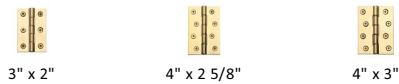

## Hinge Brass Double Phosphor Washered

HG99-350-PB

Heritage Brass Hinge Brass with Phosphor Washers 4" x 2 5/8" Polished Brass finish

**Material:**  
Solid Brass

**Finish:**  
Polished Brass

### Product Dimensions (All dimensions are in millimeters unless otherwise indicated)

<b>Backplate</b>	4" x 2 5/8"	<b>Leaf Thickness</b>	3.7
------------------	-------------	-----------------------	-----