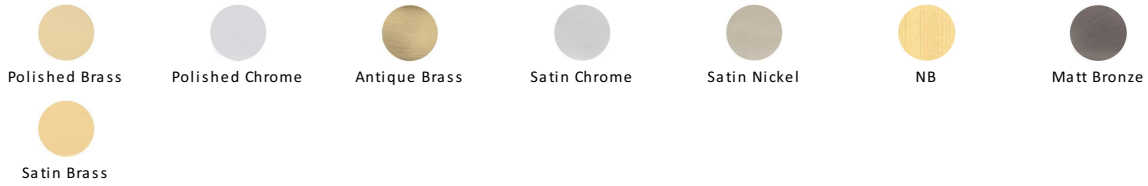

## Hinge Brass Double Phosphor Washered

HG99-345-SN

Heritage Brass Hinge Brass with Phosphor Washers 3" x 2" Satin Nickel finish

**Material:**  
Solid Brass

**Finish:**  
Satin Nickel

### Available Finishes

#### Satin Nickel

With its honeyed grey tone created by brushed nickel plating on brass, this finish closely matches Stainless Steel but offers a warm and subtle alternative which is popular in traditional and modern décors.