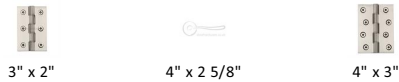

Hinge Brass Double Phosphor Washered

HG99-345-SN

Heritage Brass Hinge Brass with Phosphor Washers 3" x 2" Satin Nickel finish

Material:
Solid Brass

Finish:
Satin Nickel

Available Finishes

Available Sizes

Product Dimensions (All dimensions are in millimeters unless otherwise indicated)

Backplate	3" x 2"	Leaf Thickness	3.2
------------------	---------	-----------------------	-----

About the Finish

Satin Nickel

With its honeyed grey tone created by brushed nickel plating on brass, this finish closely matches Stainless Steel but offers a warm and subtle alternative which is popular in traditional and modern décors.