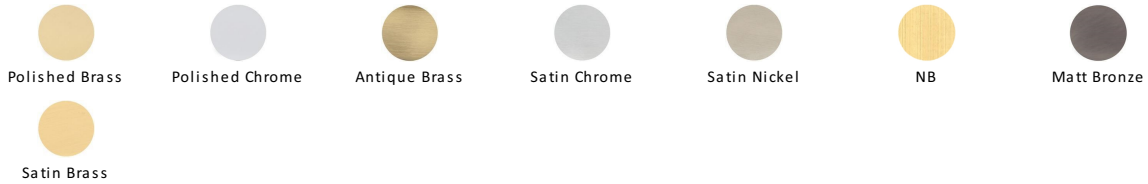

Hinge Brass Double Phosphor Washered

HG99-345-SB

Heritage Brass Hinge Brass with Phosphor Washers 3" x 2" Satin Brass finish

Material:
Solid Brass

Finish:
Satin Brass

Available Finishes

Available Sizes

Product Dimensions (All dimensions are in millimeters unless otherwise indicated)

Backplate	3" x 2"	Leaf Thickness	3.2
------------------	---------	-----------------------	-----

About the Finish

Satin Brass

A modern alternative to the traditional polished brass, this attractive brushed texture beautifully mellows and adds warmth to both a traditional and a soft contemporary décor.