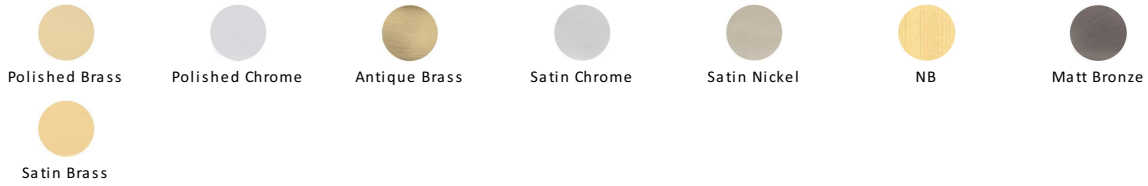

Hinge Brass Double Phosphor Washered

HG99-345-PC

Heritage Brass Hinge Brass with Phosphor Washers 3" x 2" Polished Chrome finish

Material:
Solid Brass

Finish:
Polished Chrome

Available Finishes

Available Sizes

Product Dimensions (All dimensions are in millimeters unless otherwise indicated)

Backplate 3" x 2" **Leaf Thickness** 3.2

About the Finish

Polished Chrome

A bold, contemporary finish; low maintenance and easy to clean. The mirror effect reflects light and colour and will complement any colour scheme