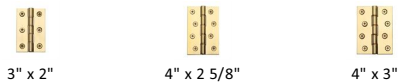

Hinge Brass Double Phosphor Washered

HG99-345-PB

Heritage Brass Hinge Brass with Phosphor Washers 3" x 2" Polished Brass finish

Material:
Solid Brass

Finish:
Polished Brass

Available Finishes

Available Sizes

Product Dimensions (All dimensions are in millimeters unless otherwise indicated)

Backplate 3" x 2" **Leaf Thickness** 3.2

About the Finish

Polished Brass

Warm, mellow with a sense of heritage and comfort this highly polished finish is opulent without being flamboyant. Polished Brass coordinates perfectly with traditional décor.