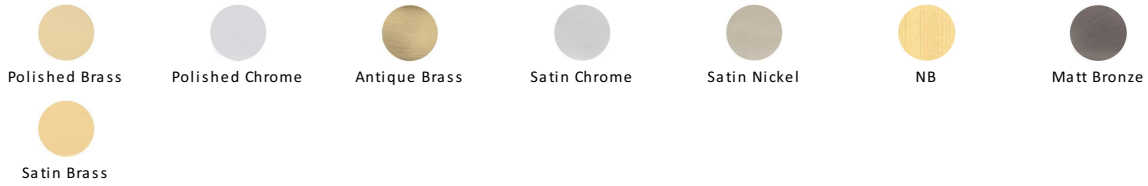

## Hinge Brass Double Phosphor Washered

HG99-345-PB

Heritage Brass Hinge Brass with Phosphor Washers 3" x 2" Polished Brass finish

**Material:**  
Solid Brass

**Finish:**  
Polished Brass

### Available Finishes