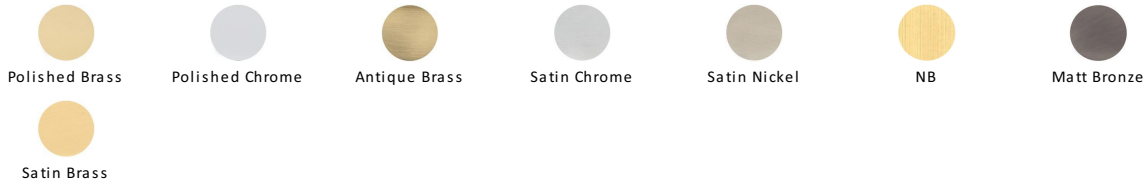

Hinge Brass Double Phosphor Washered

HG99-345-PB

Heritage Brass Hinge Brass with Phosphor Washers 3" x 2" Polished Brass finish

Material:
Solid Brass

Finish:
Polished Brass

Available Finishes

Available Sizes

Product Dimensions (All dimensions are in millimeters unless otherwise indicated)

Backplate 3" x 2" **Leaf Thickness** 3.2

About the Finish

Polished Brass

Warm, mellow with a sense of heritage and comfort this highly polished finish is opulent without being flamboyant. Polished Brass coordinates perfectly with traditional décor.