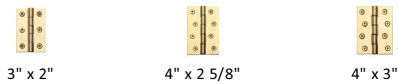

## Hinge Brass Double Phosphor Washered

HG99-345-PB

Heritage Brass Hinge Brass with Phosphor Washers 3" x 2" Polished Brass finish

**Material:**  
Solid Brass

**Finish:**  
Polished Brass

### Product Dimensions (All dimensions are in millimeters unless otherwise indicated)

**Backplate** 3" x 2" **Leaf Thickness** 3.2