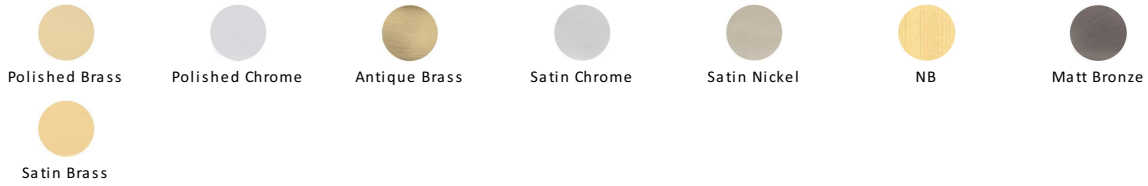

Hinge Brass Double Phosphor Washered

HG99-345-AT

Heritage Brass Hinge Brass with Phosphor Washers 3" x 2" Antique Brass finish

Material:
Solid Brass

Finish:
Antique Brass

Available Finishes

Available Sizes

Product Dimensions (All dimensions are in millimeters unless otherwise indicated)

Backplate	3" x 2"	Leaf Thickness	3.2
------------------	---------	-----------------------	-----

About the Finish

Antique Brass

With russet hues and a brass undertone, this variation on brass retains a warm and mellow character but adds age and maturity by highlighting the variance of shades making each piece both alluring and unique.