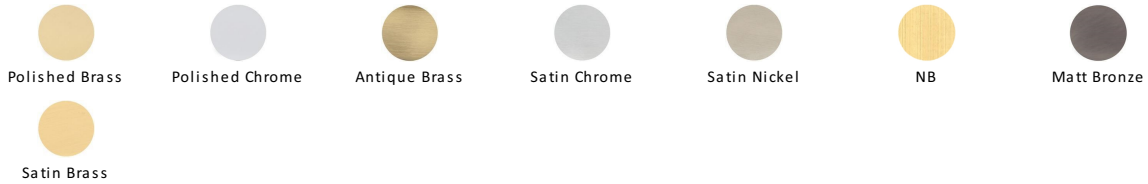

## Hinge Brass Double Phosphor Washered

HG99-345-AT

Heritage Brass Hinge Brass with Phosphor Washers 3" x 2" Antique Brass finish

**Material:**  
Solid Brass

**Finish:**  
Antique Brass

### Available Finishes

### Available Sizes