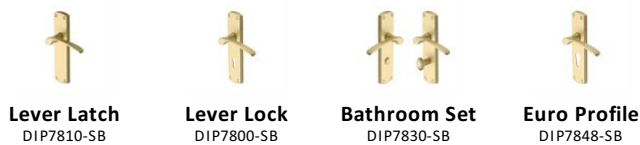

Diplomat Door Handle on Plate

DIP7830-SB

Heritage Brass Door Handle for Bathroom Diplomat Design Satin Brass finish

Material: Solid Brass	Finish: Satin Brass	Warranty: 10 Year Mechanism
---------------------------------	-------------------------------	---------------------------------------

Available Finishes

Available Functions

Product Dimensions (All dimensions are in millimeters unless otherwise indicated)

Backplate Length	170	Backplate Width	42	Backplate Projection	9	Lever Length	109
Projection	57						