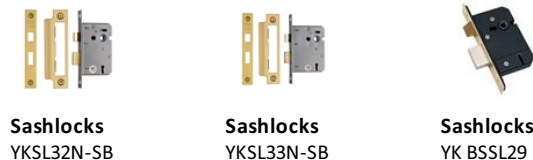

With this product you will also need

Sashlocks
YKSL32N-SB

Sashlocks
YKSL33N-SB

Sashlocks
YK BSSL29