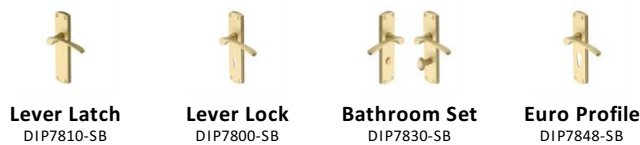

Available Functions

Product Dimensions (All dimensions are in millimeters unless otherwise indicated)

Backplate Length	170	Backplate Width	42	Backplate Projection	9	Lever Length	109
Projection	57						

About the Finish

Satin Brass

A modern alternative to the traditional polished brass, this attractive brushed texture beautifully mellows and adds warmth to both a traditional and a soft contemporary décor.

Useful Information

- Lever Handle for internal and external doors where locking is required.
- If you are replacing an existing Lever Handle, this Handle will work with a Standard UK Sash Lock
- For new doors you will also need to purchase a Sash Lock in a size to suit your door
- For a 2 1/2" Internal Door Sash Lock purchase a YKSL32N-SB or for a 3" Internal Sash Lock a YKSL33N-SB
- For a 2 1/2" External Door Sash Lock purchase our British Standard Sash Lock YK BSSL29 or for a 3" Lock a YK BSSL39

Box Contains

- 1 pair of Door Handles
- 1 x spindle
- All fixing screws and fasteners