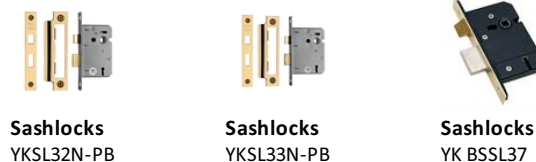

With this product you will also need

Sashlocks
YKSL32N-PB

Sashlocks
YKSL33N-PB

Sashlocks
YK BSSL37