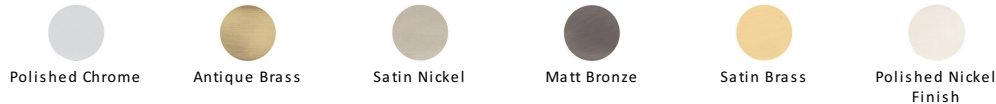

Square Bathroom Turn & Release - DEC7030

DEC7030-PNF

Heritage Brass Thumbturn & Emergency Release for Bathroom & Bedroom Doors Polished Nickel finish

Material:
Solid Brass

Finish:
Polished Nickel Finish

Available Finishes

Product Dimensions (All dimensions are in millimeters unless otherwise indicated)

Backplate 54 x 54

About the Finish

Polished Nickel Finish

With its subtle golden hue this is a mellow alternative to polished chrome. The finish is not coated and will oxidise naturally. If not regularly buffed with a soft cloth this finish will subtly change over time by taking on an aged patina.