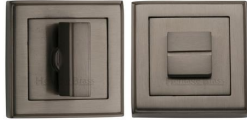

Square Bathroom Turn & Release - DEC7030

DEC7030-MB

Heritage Brass Thumbturn & Emergency Release for Bathroom & Bedroom Doors Matt Bronze finish

Material:
Solid Brass

Finish:
Matt Bronze

Available Finishes

Product Dimensions (All dimensions are in millimeters unless otherwise indicated)

Backplate 54 x 54

About the Finish

Matt Bronze

An aged finish on brass creating a vintage appearance, yet one that also looks outstanding in contemporary schemes. Over a period of time the bronze colour will lighten along any edges and surfaces that are frequently touched and create a naturally aged appearance highlighting frequently touched areas and exposing the brass below.

Useful Information

- This Thumbturn and Release is used to operate a Bathroom Lock
- Thumbturn & Release is used with a Lever on Round Rose and a Bathroom Lock for rooms which require Privacy
- Suitable Bathroom Lock YKBL2N-MB or YKBL3N-MB

Box Contains

- 1 x Thumbturn & Emergency Release
- 1 x spindle
- All fixing screws and fasteners

With this product you will also need

Bathroom Locks
YKBL2N-MB

Bathroom Locks
YKBL3N-MB