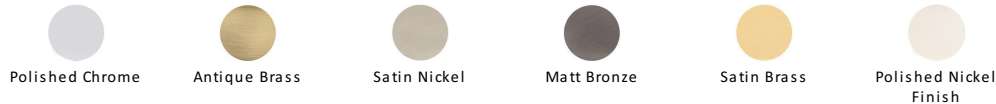

Square Bathroom Turn & Release - DEC7030

DEC7030-MB

Heritage Brass Thumbturn & Emergency Release for Bathroom & Bedroom Doors Matt Bronze finish

Material:
Solid Brass

Finish:
Matt Bronze

Available Finishes

Product Dimensions (All dimensions are in millimeters unless otherwise indicated)

Backplate 54 x 54

About the Finish

Matt Bronze

An aged finish on brass creating a vintage appearance, yet one that also looks outstanding in contemporary schemes. Over a period of time the bronze colour will lighten along any edges and surfaces that are frequently touched and create a naturally aged appearance highlighting frequently touched areas and exposing the brass below.