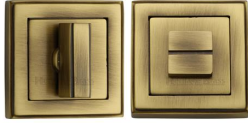

Square Bathroom Turn & Release - DEC7030

DEC7030-AT

Heritage Brass Thumbturn & Emergency Release for Bathroom & Bedroom Doors Antique finish

Material:
Solid Brass**Finish:**
Antique Brass

Available Finishes

Polished Chrome

Antique Brass

Satin Nickel

Matt Bronze

Satin Brass

Polished Nickel
Finish

Product Dimensions (All dimensions are in millimeters unless otherwise indicated)

Backplate 54 x 54

About the Finish

Antique Brass

With russet hues and a brass undertone, this variation on brass retains a warm and mellow character but adds age and maturity by highlighting the variance of shades making each piece both alluring and unique.

Useful Information

- This Thumbturn and Release is used to operate a Bathroom Lock
- Thumbturn & Release is used with a Lever on Square Rose and a Bathroom Lock for rooms which require Privacy
- Suitable Bathroom Lock YKBL2N-AT or YKBL3N-AT