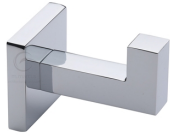

## Towel Robe Hook - CHE

CHE-HOOK-PC

Chelsea Wall Mounted Hook for Towels, Robes, Clothes and Coats. Polished Chrome finish

**Material:**  
Zinc Alloy

**Finish:**  
Polished Chrome

### Available Finishes

Polished Chrome

Satin Brass

Matt Black

Antique Bronze

#### Polished Chrome

A bold, contemporary finish; low maintenance and easy to clean. The mirror effect reflects light and colour and will complement any colour scheme