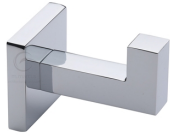

Towel Robe Hook - CHE

CHE-HOOK-PC

Chelsea Wall Mounted Hook for Towels, Robes, Clothes and Coats. Polished Chrome finish

Material:
Zinc Alloy

Finish:
Polished Chrome

Available Finishes

Polished Chrome

Satin Brass

Matt Black

Antique Bronze

Product Dimensions (All dimensions are in millimeters unless otherwise indicated)

Projection	72	Base	50	Tube Diameter	16	Base Projection	10
-------------------	----	-------------	----	----------------------	----	------------------------	----

About the Finish

Polished Chrome

A bold, contemporary finish; low maintenance and easy to clean. The mirror effect reflects light and colour and will complement any colour scheme

Box Contains

- Robe Hook
- All fi xing screws and fasteners