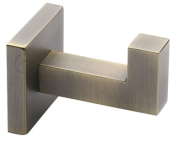

Towel Robe Hook - CHE

CHE-HOOK-MA

Chelsea Wall Mounted Hook for Towels, Robes, Clothes and Coats. Matt Antique finish

Material:
Zinc Alloy

Finish:
Antique Bronze

Available Finishes

Polished Chrome

Satin Brass

Matt Black

Antique Bronze

Product Dimensions (All dimensions are in millimeters unless otherwise indicated)

Projection	72	Base	50	Tube Diameter	16	Base Projection	10
-------------------	----	-------------	----	----------------------	----	------------------------	----

About the Finish

Antique Bronze

A classic and characteristic finish with golden undertones. Both warm and versatile, this finish will pair beautifully with natural and neutral tones as well as bolder colour schemes.