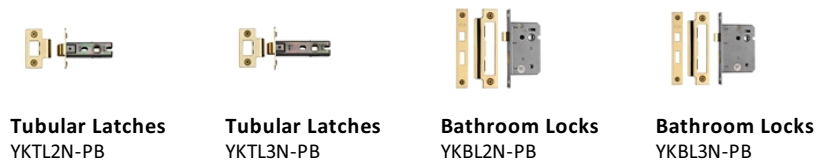

With this product you will also need

Tubular Latches
YKTL2N-PB

Tubular Latches
YKTL3N-PB

Bathroom Locks
YKBL2N-PB

Bathroom Locks
YKBL3N-PB