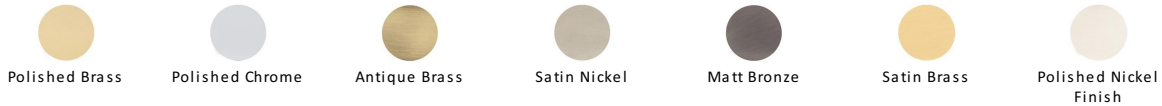

Century Door Handle on Round Rose

CEN1924-MB

Heritage Brass Door Handle Lever Latch on Round Rose Century Design Matt Bronze finish

Material: Solid Brass	Finish: Matt Bronze	Warranty: 10 Year Mechanism

Available Finishes

Product Dimensions (All dimensions are in millimeters unless otherwise indicated)

Backplate Projection 11	Lever Length 127	Projection 56	Maximum Diameter 53

About the Finish

Matt Bronze

An aged finish on brass creating a vintage appearance, yet one that also looks outstanding in contemporary schemes. Over a period of time the bronze colour will lighten along any edges and surfaces that are frequently touched and create a naturally aged appearance highlighting frequently touched areas and exposing the brass below.

Useful Information

- Lever Handle for internal doors where locking is not required
- If you are replacing an existing Lever Handle, this Handle will work with a Standard UK Tubular Latch
- For new doors you will also need to purchase a Tubular Latch in a size to suit your door
- For a 2 1/2" Tubular Latch purchase a YKTL2N-MB or for a 3" Tubular Latch a YKTL3N-MB
- Where Privacy is required please use a separate Thumb Turn and Release (eg. reference ERD7030-MB) with a Bathroom Lock (Reference YKBL2N-MB, or YKBL3N-MB)

Box Contains

- 1 pair of Door Handles
- 1 x spindle
- All fixing screws and fasteners

With this product you will also need