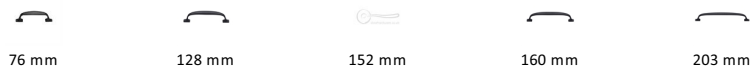

## Durham Cabinet Pull Handle

C7213 203-BKMT

Heritage Brass Cabinet Pull Durham Design 203mm CTC Matt Black Finish

**Material:**  
Solid Brass

**Finish:**  
Matt Black

### Available Sizes

### Product Dimensions (All dimensions are in millimeters unless otherwise indicated)

<b>Length</b>	228	<b>CTC</b>	203	<b>Width</b>	17.5	<b>Projection</b>	35
<b>Base</b>	21						