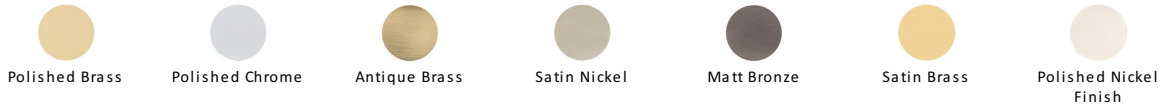

## Hexagon Cabinet Drop Pull

C6334-SB

Heritage Brass Cabinet Drop Pull Hexagon Design 51mm Satin Brass finish

**Material:**  
Solid Brass

**Finish:**  
Satin Brass

### Available Finishes