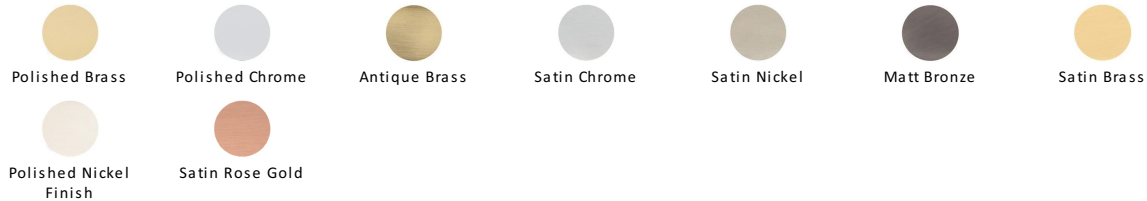

Round Cabinet Drop Pull

C6321-SRG

Heritage Brass Round Drop Pull Satin Rose Gold finish

Material:
Solid Brass

Finish:
Satin Rose Gold

Available Finishes

Product Dimensions (All dimensions are in millimeters unless otherwise indicated)

Length 50 **Projection** 14

About the Finish

Satin Rose Gold

Rose Gold is a traditional alloy used in Jewellery, blending gold with copper to create a delightful rosy red tint. We have replicated a similar appearance by electroplating copper over solid brass. Our Rose Gold finish will add a touch of warmth and luxury to any creation.