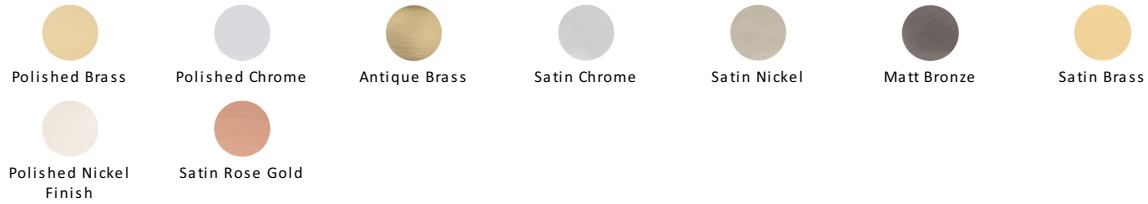

Round Cabinet Drop Pull

C6321-SC

Heritage Brass Round Drop Pull Satin Chrome finish

Material:
Solid Brass

Finish:
Satin Chrome

Available Finishes

Product Dimensions (All dimensions are in millimeters unless otherwise indicated)

Length 50 **Projection** 14

About the Finish

Satin Chrome

The brush marks of satin chrome will appeal to those who favour an industrial yet contemporary chrome finish. Satin Chrome Finish is also less prone to finger marks than polished chrome.