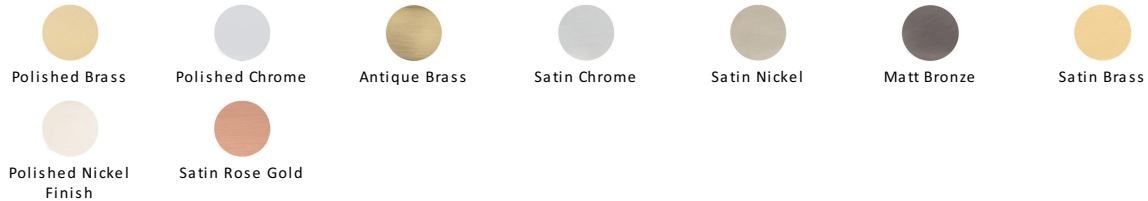

Round Cabinet Drop Pull

C6321-PNF

Heritage Brass Round Drop Pull Polished Nickel finish

Material:
Solid Brass

Finish:
Polished Nickel Finish

Available Finishes

Product Dimensions (All dimensions are in millimeters unless otherwise indicated)

Length 50 **Projection** 14

About the Finish

Polished Nickel Finish

With its subtle golden hue this is a mellow alternative to polished chrome. The finish is not coated and will oxidise naturally. If not regularly buffed with a soft cloth this finish will subtly change over time by taking on an aged patina.