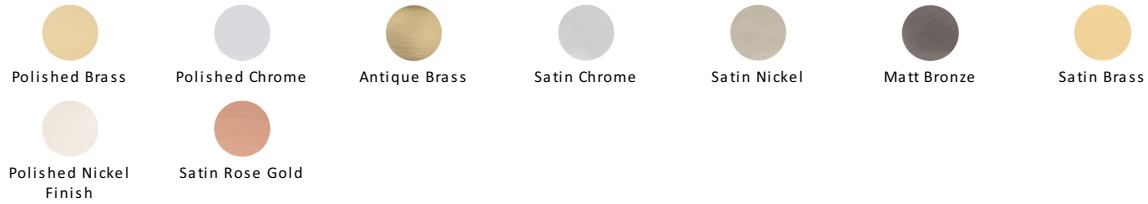

Round Cabinet Drop Pull

C6321-PB

Heritage Brass Round Drop Pull Polished Brass finish

Material:
Solid Brass

Finish:
Polished Brass

Available Finishes

Product Dimensions (All dimensions are in millimeters unless otherwise indicated)

Length 50 **Projection** 14

About the Finish

Polished Brass

Warm, mellow with a sense of heritage and comfort this highly polished finish is opulent without being flamboyant. Polished Brass coordinates perfectly with traditional décor.