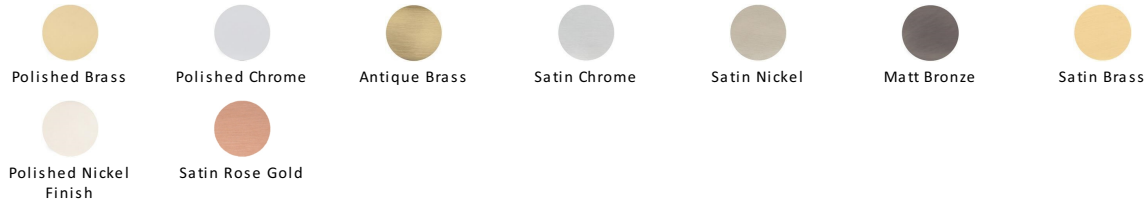

Round Cabinet Drop Pull

C6321-MB

Heritage Brass Round Drop Pull Matt Bronze finish

Material:
Solid Brass

Finish:
Matt Bronze

Available Finishes

Product Dimensions (All dimensions are in millimeters unless otherwise indicated)

Length 50 **Projection** 14

About the Finish

Matt Bronze

An aged finish on brass creating a vintage appearance, yet one that also looks outstanding in contemporary schemes. Over a period of time the bronze colour will lighten along any edges and surfaces that are frequently touched and create a naturally aged appearance highlighting frequently touched areas and exposing the brass below.