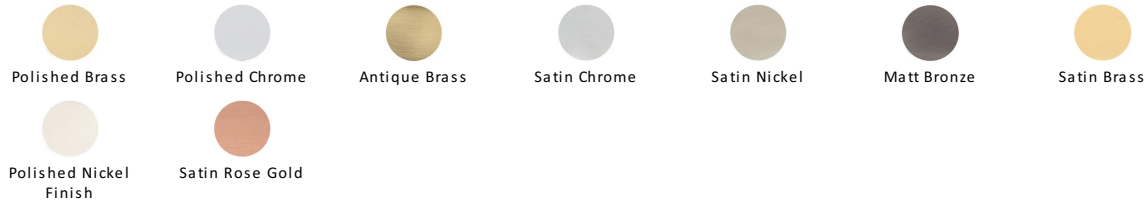

Square Cabinet Drop Pull

C6311-SRG

Heritage Brass Square Drop Pull Satin Rose Gold finish

Material:

Solid Brass

Finish:

Satin Rose Gold

Available Finishes

Product Dimensions (All dimensions are in millimeters unless otherwise indicated)

Length	50	Width	50	Projection	14
---------------	----	--------------	----	-------------------	----

About the Finish

Satin Rose Gold

Rose Gold is a traditional alloy used in Jewellery, blending gold with copper to create a delightful rosy red tint. We have replicated a similar appearance by electroplating copper over solid brass. Our Rose Gold finish will add a touch of warmth and luxury to any creation.