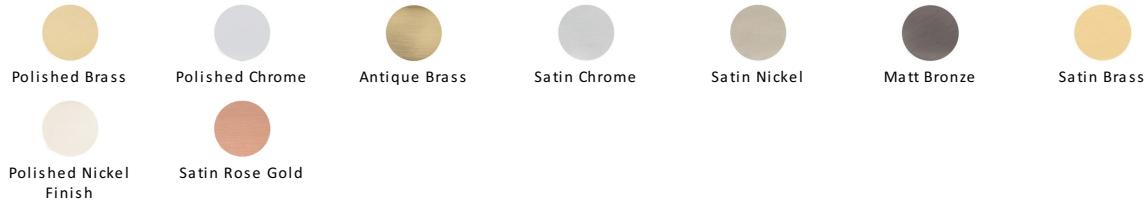

Square Cabinet Drop Pull

C6311-PNF

Heritage Brass Square Drop Pull Polished Nickel finish

Material:

Solid Brass

Finish:

Polished Nickel Finish

Available Finishes

Product Dimensions (All dimensions are in millimeters unless otherwise indicated)

Length	50	Width	50	Projection	14
---------------	----	--------------	----	-------------------	----

About the Finish

Polished Nickel Finish

With its subtle golden hue this is a mellow alternative to polished chrome. The finish is not coated and will oxidise naturally. If not regularly buffed with a soft cloth this finish will subtly change over time by taking on an aged patina.