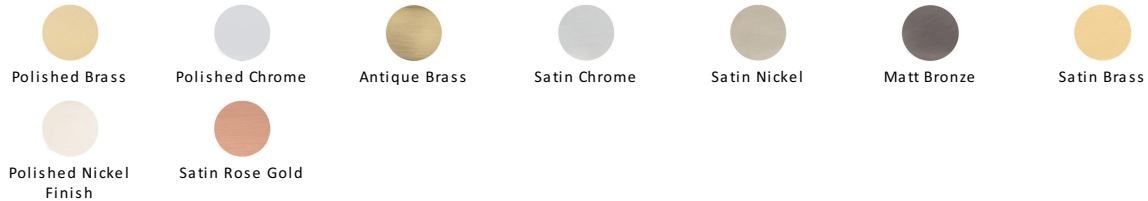

## Square Cabinet Drop Pull

C6311-PB

Heritage Brass Square Drop Pull Polished Brass finish

**Material:**  
Solid Brass

**Finish:**  
Polished Brass

### Available Finishes

### About the Finish