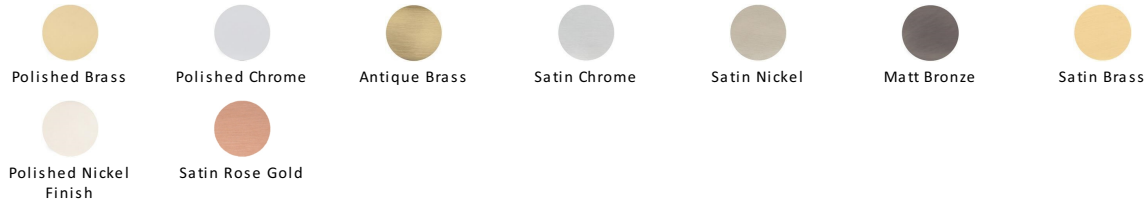

## Square Cabinet Drop Pull

C6311-MB

Heritage Brass Square Drop Pull Matt Bronze finish

**Material:**  
Solid Brass

**Finish:**  
Matt Bronze

### Available Finishes

### About the Finish

#### Matt Bronze

An aged finish on brass creating a vintage appearance, yet one that also looks outstanding in contemporary schemes. Over a period of time the bronze colour will lighten along any edges and surfaces that are frequently touched and create a naturally aged appearance highlighting frequently touched areas and exposing the brass below.