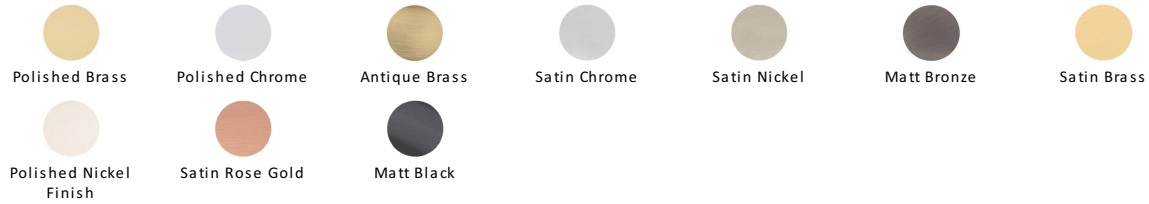

## Florence Cabinet Knob

C4549-SRG

Heritage Brass Cabinet Knob Florence Design 32mm Satin Rose Gold finish

**Material:**  
Solid Brass

**Finish:**  
Satin Rose Gold

### Available Finishes

### About the Finish