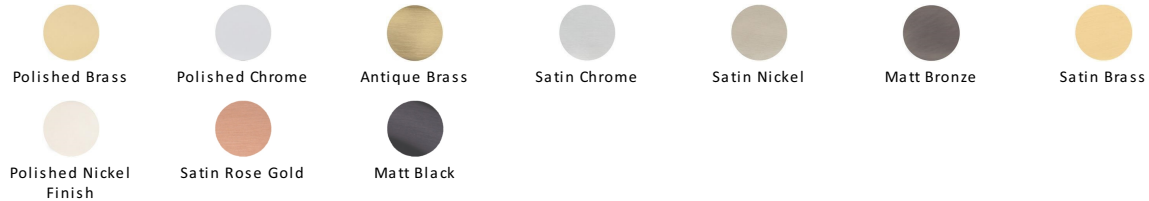

Florence Cabinet Knob

C4549-SC

Heritage Brass Cabinet Knob Florence Design 32mm Satin Chrome finish

Material:
Solid Brass

Finish:
Satin Chrome

Available Finishes

Product Dimensions (All dimensions are in millimeters unless otherwise indicated)

Projection 29 **Maximum Diameter** 32 **Base** 16

About the Finish

Satin Chrome

The brush marks of satin chrome will appeal to those who favour an industrial yet contemporary chrome finish. Satin Chrome Finish is also less prone to finger marks than polished chrome.