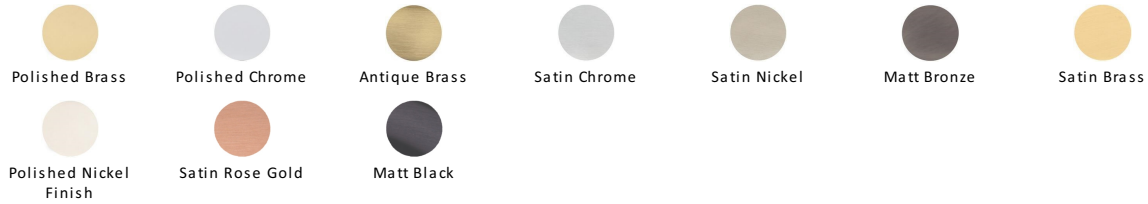

Florence Cabinet Knob

C4549-PNF

Heritage Brass Cabinet Knob Florence Design 32mm Polished Nickel finish

Material:

Solid Brass

Finish:

Polished Nickel Finish

Available Finishes

Product Dimensions (All dimensions are in millimeters unless otherwise indicated)

Projection 29 **Maximum Diameter** 32 **Base** 16

About the Finish

Polished Nickel Finish

With its subtle golden hue this is a mellow alternative to polished chrome. The finish is not coated and will oxidise naturally. If not regularly buffed with a soft cloth this finish will subtly change over time by taking on an aged patina.