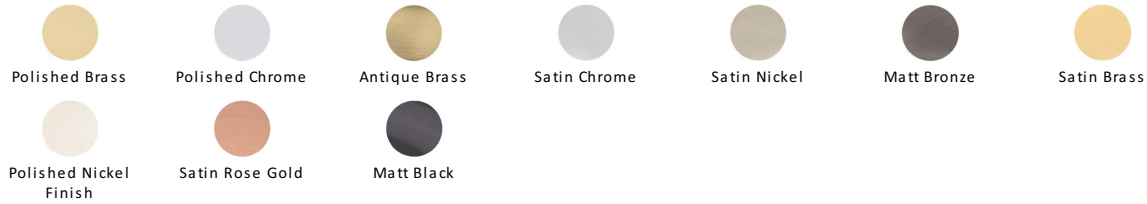

Florence Cabinet Knob

C4549-PNF

Heritage Brass Cabinet Knob Florence Design 32mm Polished Nickel finish

Material:

Solid Brass

Finish:

Polished Nickel Finish

Available Finishes

Polished Nickel Finish

With its subtle golden hue this is a mellow alternative to polished chrome. The finish is not coated and will oxidise naturally. If not regularly buffed with a soft cloth this finish will subtly change over time by taking on an aged patina.