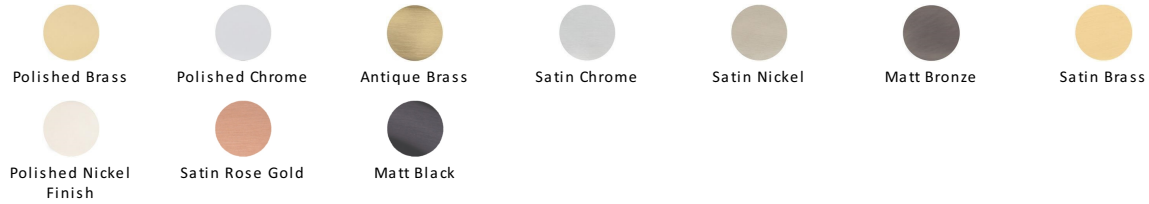

## Florence Cabinet Knob

C4549-AT

Heritage Brass Cabinet Knob Florence Design 32mm Antique finish

**Material:**  
Solid Brass

**Finish:**  
Antique Brass

### Available Finishes

### About the Finish

#### Antique Brass

With russet hues and a brass undertone, this variation on brass retains a warm and mellow character but adds age and maturity by highlighting the variance of shades making each piece both alluring and unique.