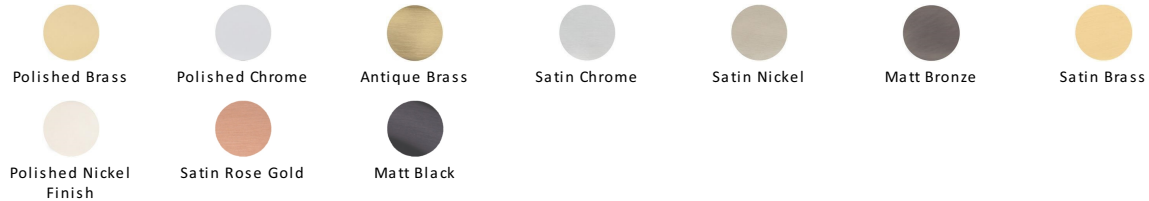

Venetian Cabinet Knob

C4547-BKMT

Heritage Brass Cabinet Knob Venetian Design 32mm Matt Black finish

Material:
Solid Brass

Finish:
Matt Black

Available Finishes

Product Dimensions (All dimensions are in millimeters unless otherwise indicated)

Projection 32 **Maximum Diameter** 32 **Base** 12

About the Finish

Matt Black

A matt black powder coating is applied over Solid Brass to create our distinctive Matt Black contemporary look.

Box Contains

- 1 Cabinet Knob
- All fixing screws and fasteners