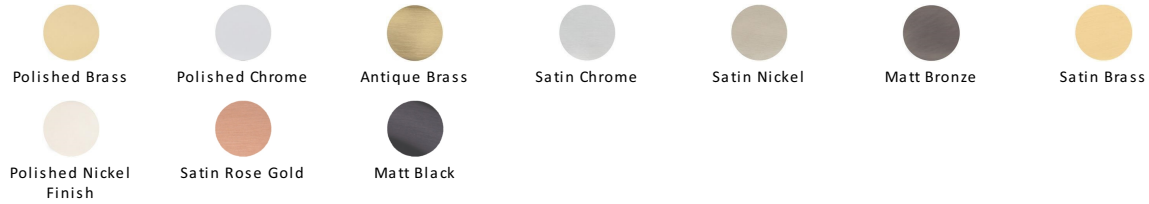

Venetian Cabinet Knob

C4547-BKMT

Heritage Brass Cabinet Knob Venetian Design 32mm Matt Black finish

Material:
Solid Brass

Finish:
Matt Black

Available Finishes

Product Dimensions (All dimensions are in millimeters unless otherwise indicated)

Projection	32	Maximum Diameter	32	Base	12
-------------------	----	-------------------------	----	-------------	----

About the Finish

Matt Black

A matt black powder coating is applied over Solid Brass to create our distinctive Matt Black contemporary look.