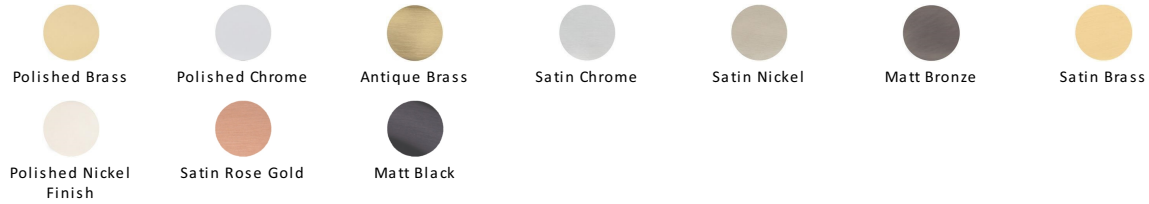

Venetian Cabinet Knob

C4547-SRG

Heritage Brass Cabinet Knob Venetian Design 32mm Satin Rose Gold finish

Material:
Solid Brass

Finish:
Satin Rose Gold

Available Finishes

Product Dimensions (All dimensions are in millimeters unless otherwise indicated)

Projection 32 **Maximum Diameter** 32 **Base** 12

About the Finish

Satin Rose Gold

Rose Gold is a traditional alloy used in Jewellery, blending gold with copper to create a delightful rosy red tint. We have replicated a similar appearance by electroplating copper over solid brass. Our Rose Gold finish will add a touch of warmth and luxury to any creation.