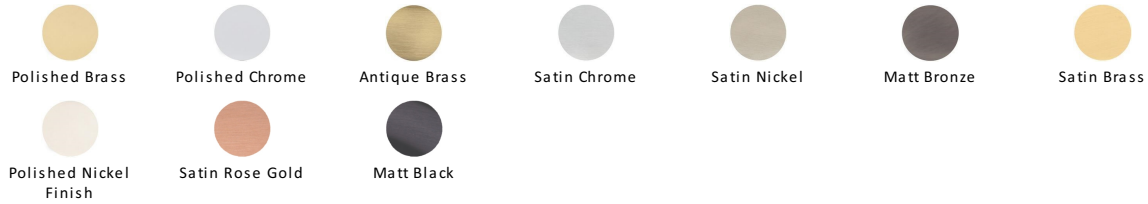

## Venetian Cabinet Knob

C4547-SN

Heritage Brass Cabinet Knob Venetian Design 32mm Satin Nickel finish

**Material:**  
Solid Brass

**Finish:**  
Satin Nickel

### Available Finishes

### About the Finish

#### Satin Nickel

With its honeyed grey tone created by brushed nickel plating on brass, this finish closely matches Stainless Steel but offers a warm and subtle alternative which is popular in traditional and modern décors.