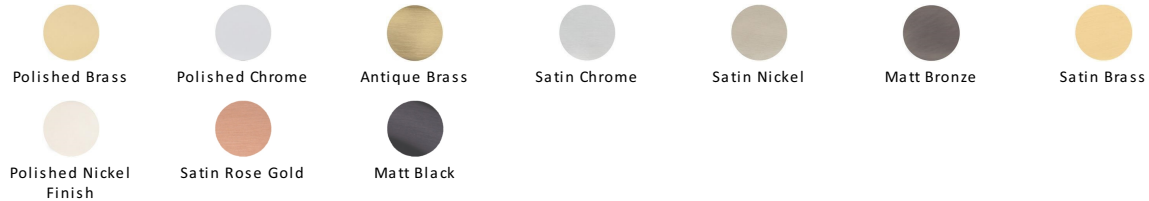

Venetian Cabinet Knob

C4547-SC

Heritage Brass Cabinet Knob Venetian Design 32mm Satin Chrome finish

Material:
Solid Brass

Finish:
Satin Chrome

Available Finishes

Product Dimensions (All dimensions are in millimeters unless otherwise indicated)

Projection 32 **Maximum Diameter** 32 **Base** 12

About the Finish

Satin Chrome

The brush marks of satin chrome will appeal to those who favour an industrial yet contemporary chrome finish. Satin Chrome Finish is also less prone to finger marks than polished chrome.