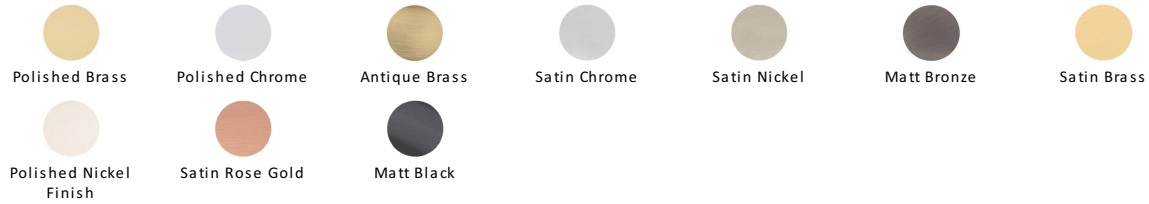

Venetian Cabinet Knob

C4547-PB

Heritage Brass Cabinet Knob Venetian Design 32mm Polished Brass finish

Material:
Solid Brass

Finish:
Polished Brass

Available Finishes

Product Dimensions (All dimensions are in millimeters unless otherwise indicated)

Projection 32 **Maximum Diameter** 32 **Base** 12

About the Finish

Polished Brass

Warm, mellow with a sense of heritage and comfort this highly polished finish is opulent without being flamboyant. Polished Brass coordinates perfectly with traditional décor.