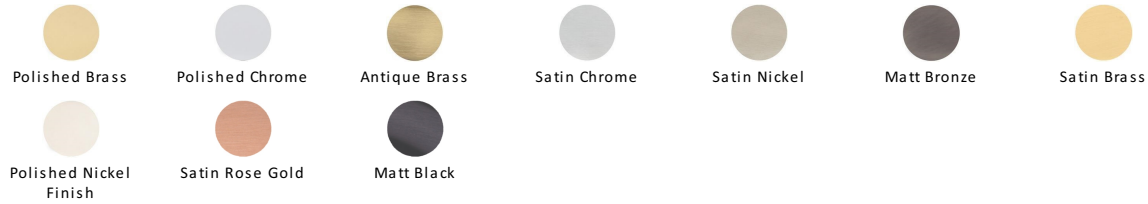

Venetian Cabinet Knob

C4547-PB

Heritage Brass Cabinet Knob Venetian Design 32mm Polished Brass finish

Material:
Solid Brass

Finish:
Polished Brass

Available Finishes

Product Dimensions (All dimensions are in millimeters unless otherwise indicated)

Projection 32 **Maximum Diameter** 32 **Base** 12

About the Finish

Polished Brass

Warm, mellow with a sense of heritage and comfort this highly polished finish is opulent without being flamboyant. Polished Brass coordinates perfectly with traditional décor.