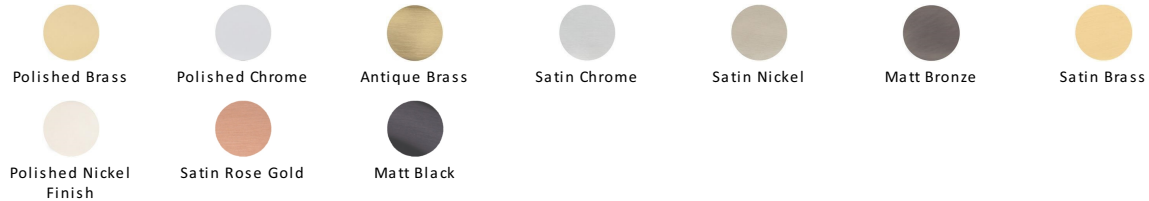

Venetian Cabinet Knob

C4547-MB

Heritage Brass Cabinet Knob Venetian Design 32mm Matt Bronze finish

Material:
Solid Brass

Finish:
Matt Bronze

Available Finishes

Product Dimensions (All dimensions are in millimeters unless otherwise indicated)

Projection 32 **Maximum Diameter** 32 **Base** 12

About the Finish

Matt Bronze

An aged finish on brass creating a vintage appearance, yet one that also looks outstanding in contemporary schemes. Over a period of time the bronze colour will lighten along any edges and surfaces that are frequently touched and create a naturally aged appearance highlighting frequently touched areas and exposing the brass below.