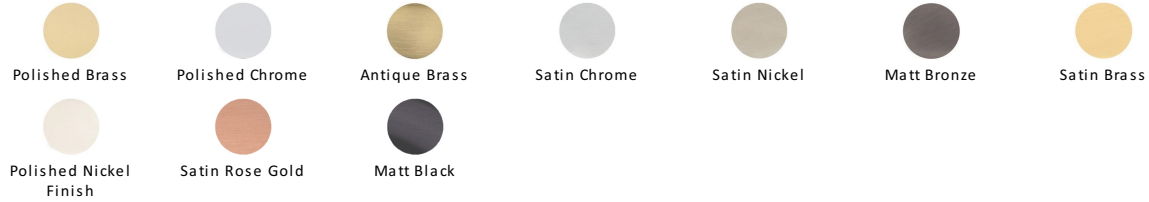

Diamond Cut Cabinet Knob.

C4545-SRG

Heritage Brass Cabinet Knob Hand Beaten Design 32mm Satin Rose Gold finish

Material:

Solid Brass

Finish:

Satin Rose Gold

Available Finishes

About the Finish

Satin Rose Gold

Rose Gold is a traditional alloy used in Jewellery, blending gold with copper to create a delightful rosy red tint. We have replicated a similar appearance by electroplating copper over solid brass. Our Rose Gold finish will add a touch of warmth and luxury to any creation.