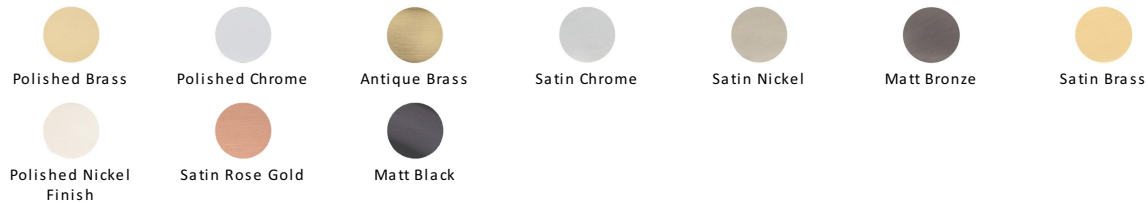

Wide Metro Cabinet Pull Handle

C4520 203-BKMT

Heritage Brass Cabinet Pull Wide Metro Design 203mm CTC Matt Black Finish

Material:
Solid Brass

Finish:
Matt Black

Available Finishes

Available Sizes

Product Dimensions (All dimensions are in millimeters unless otherwise indicated)

Length	211	CTC	203	Projection	28	Base	19
---------------	-----	------------	-----	-------------------	----	-------------	----

About the Finish

Matt Black

A matt black powder coating is applied over Solid Brass to create our distinctive Matt Black contemporary look.