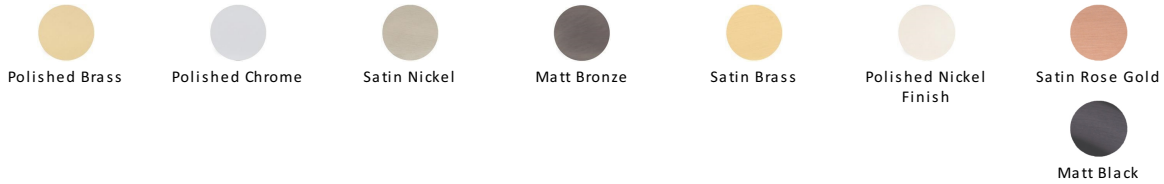

## Wide Metro Cabinet Pull Handle

C4520 152-BKMT

Heritage Brass Cabinet Pull Wide Metro Design 152mm CTC Matt Black Finish

**Material:**  
Solid Brass

**Finish:**  
Matt Black

### Available Finishes

### Available Sizes