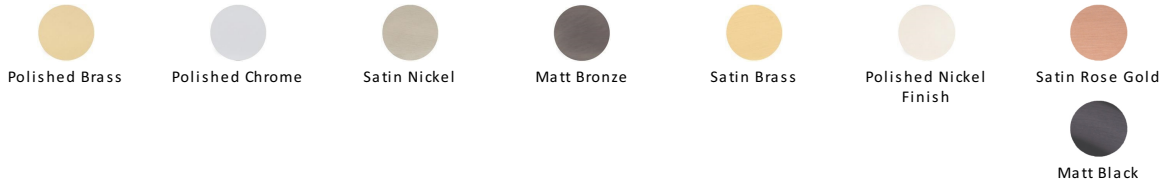

Wide Metro Cabinet Pull Handle

C4520 152-SRG

Heritage Brass Cabinet Pull Wide Metro Design 152mm CTC Satin Rose Gold Finish

Material:
Solid Brass

Finish:
Satin Rose Gold

Available Finishes

Available Sizes

Product Dimensions (All dimensions are in millimeters unless otherwise indicated)

Length	160	CTC	152	Projection	28	Base	19
---------------	-----	------------	-----	-------------------	----	-------------	----

About the Finish

Satin Rose Gold

Rose Gold is a traditional alloy used in Jewellery, blending gold with copper to create a delightful rosy red tint. We have replicated a similar appearance by electroplating copper over solid brass. Our Rose Gold finish will add a touch of warmth and luxury to any creation.