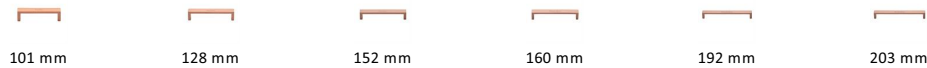

Wide Metro Cabinet Pull Handle

C4520 152-SRG

Heritage Brass Cabinet Pull Wide Metro Design 152mm CTC Satin Rose Gold Finish

Material:
Solid Brass

Finish:
Satin Rose Gold

Available Finishes

Available Sizes

Product Dimensions (All dimensions are in millimeters unless otherwise indicated)

Length	160	CTC	152	Projection	28	Base	19
---------------	-----	------------	-----	-------------------	----	-------------	----

About the Finish

Satin Rose Gold

Rose Gold is a traditional alloy used in Jewellery, blending gold with copper to create a delightful rosy red tint. We have replicated a similar appearance by electroplating copper over solid brass. Our Rose Gold finish will add a touch of warmth and luxury to any creation.