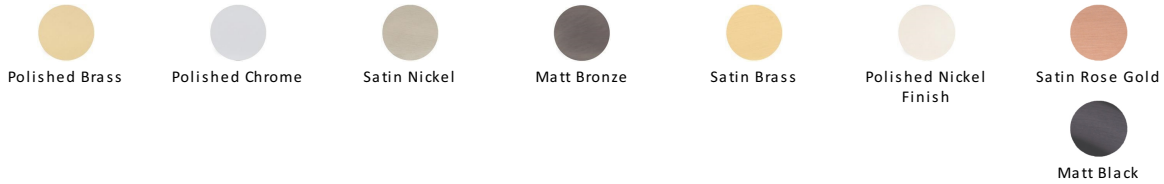

Wide Metro Cabinet Pull Handle

C4520 152-SB

Heritage Brass Cabinet Pull Wide Metro Design 152mm CTC Satin Brass Finish

Material:
Solid Brass

Finish:
Satin Brass

Available Finishes

Available Sizes

Product Dimensions (All dimensions are in millimeters unless otherwise indicated)

Length	160	CTC	152	Projection	28	Base	19
---------------	-----	------------	-----	-------------------	----	-------------	----

About the Finish

Satin Brass

A modern alternative to the traditional polished brass, this attractive brushed texture beautifully mellows and adds warmth to both a traditional and a soft contemporary décor.