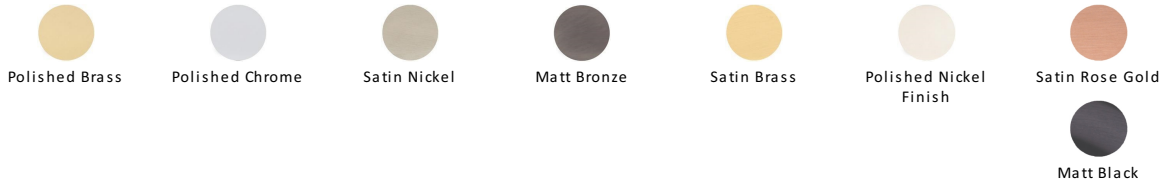

Wide Metro Cabinet Pull Handle

C4520 152-PNF

Heritage Brass Cabinet Pull Wide Metro Design 152mm CTC Polished Nickel Finish

Material:
Solid Brass

Finish:
Polished Nickel Finish

Available Finishes

Available Sizes

About the Finish

Polished Nickel Finish

With its subtle golden hue this is a mellow alternative to polished chrome. The finish is not coated and will oxidise naturally. If not regularly buffed with a soft cloth this finish will subtly change over time by taking on an aged patina.