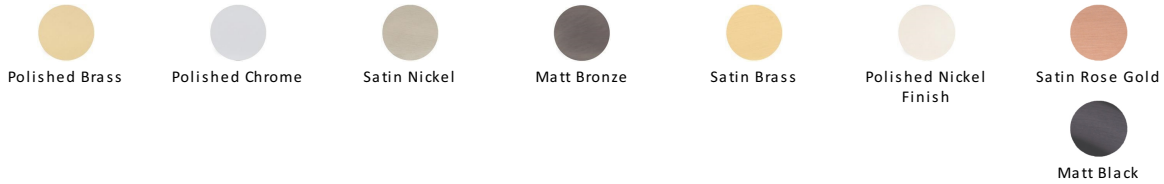

## Wide Metro Cabinet Pull Handle

C4520 152-PC

Heritage Brass Cabinet Pull Wide Metro Design 152mm CTC Polished Chrome Finish

**Material:**  
Solid Brass

**Finish:**  
Polished Chrome

### Available Finishes

### Available Sizes

#### Polished Chrome

A bold, contemporary finish; low maintenance and easy to clean. The mirror effect reflects light and colour and will complement any colour scheme