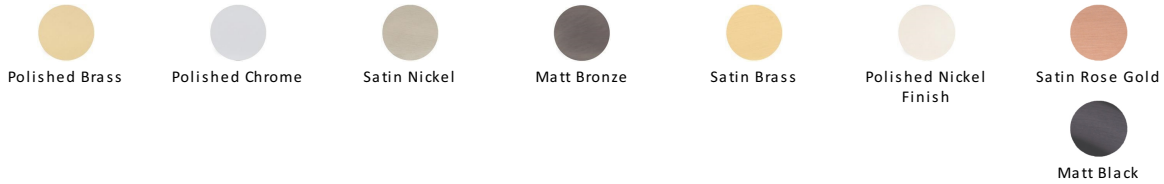

## Wide Metro Cabinet Pull Handle

C4520 152-PB

Heritage Brass Cabinet Pull Wide Metro Design 152mm CTC Polished Brass Finish

**Material:**  
Solid Brass

**Finish:**  
Polished Brass

### Available Finishes

### Available Sizes