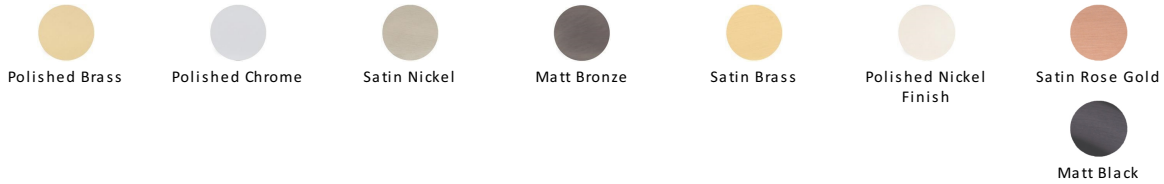

Wide Metro Cabinet Pull Handle

C4520 152-MB

Heritage Brass Cabinet Pull Wide Metro Design 152mm CTC Matt Bronze Finish

Material:
Solid Brass

Finish:
Matt Bronze

Available Finishes

Available Sizes

Product Dimensions (All dimensions are in millimeters unless otherwise indicated)

Length	160	CTC	152	Projection	28	Base	19
---------------	-----	------------	-----	-------------------	----	-------------	----

About the Finish

Matt Bronze

An aged finish on brass creating a vintage appearance, yet one that also looks outstanding in contemporary schemes. Over a period of time the bronze colour will lighten along any edges and surfaces that are frequently touched and create a naturally aged appearance highlighting frequently touched areas and exposing the brass below.