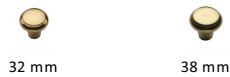

Round Edge Cabinet Knob

C3990 38-PB

Heritage Brass Cabinet Knob Edge Design 38mm Polished Brass finish

Material:
Solid Brass

Finish:
Polished Brass

Available Finishes

Available Sizes

Product Dimensions (All dimensions are in millimeters unless otherwise indicated)

Projection	32	Maximum Diameter	38	Base	16
-------------------	----	-------------------------	----	-------------	----

About the Finish

Polished Brass

Warm, mellow with a sense of heritage and comfort this highly polished finish is opulent without being flamboyant. Polished Brass coordinates perfectly with traditional décor.