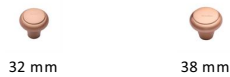

## Round Edge Cabinet Knob

C3990 32-SRG

Heritage Brass Cabinet Knob Edge Design 32mm Satin Rose Gold finish

**Material:**  
Solid Brass

**Finish:**  
Satin Rose Gold

### Available Sizes

### Product Dimensions (All dimensions are in millimeters unless otherwise indicated)

|                   |    |                         |    |             |    |
|-------------------|----|-------------------------|----|-------------|----|
| <b>Projection</b> | 30 | <b>Maximum Diameter</b> | 32 | <b>Base</b> | 14 |
|-------------------|----|-------------------------|----|-------------|----|