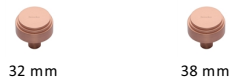

Round Deco Cabinet Knob

C3987 38-SRG

Heritage Brass Cabinet Knob Round Deco Design 38mm Satin Rose Gold finish

Material:
Solid Brass

Finish:
Satin Rose Gold

Available Finishes

Available Sizes

Product Dimensions (All dimensions are in millimeters unless otherwise indicated)

Projection	37	Maximum Diameter	38	Base	13
-------------------	----	-------------------------	----	-------------	----

About the Finish

Satin Rose Gold

Rose Gold is a traditional alloy used in Jewellery, blending gold with copper to create a delightful rosy red tint. We have replicated a similar appearance by electroplating copper over solid brass. Our Rose Gold finish will add a touch of warmth and luxury to any creation.

Useful Information

- This Round knob has concentric 3D Rings leading to a flat lower surface.

Box Contains

- 1 Cabinet Knob
- All fixing screws and fasteners